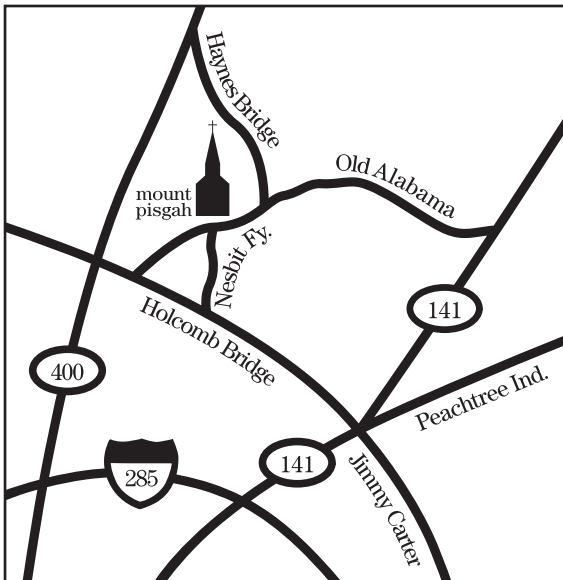

Women's Retreat

Home Again...Journey to the Well

Friday & Saturday, February 26-27

Friday 6:30-9:00pm | Light supper

Saturday 7:30am-4:30pm | Full breakfast & lunch provided

Join the women of Mount Pisgah for spiritual refreshment with Rev. Sharma Lewis, from Wesley Chapel UMC, as she shares her insights on the woman at the well.

Bring a new scarf for our women of South Africa.

$40 | South Hall (South Campus)

Tickets available online or in the Bookstore.

9820 Nesbit Ferry Road | Johns Creek, GA | 30022
678-336-3000 | www.mountpisgah.org

mount pisgah