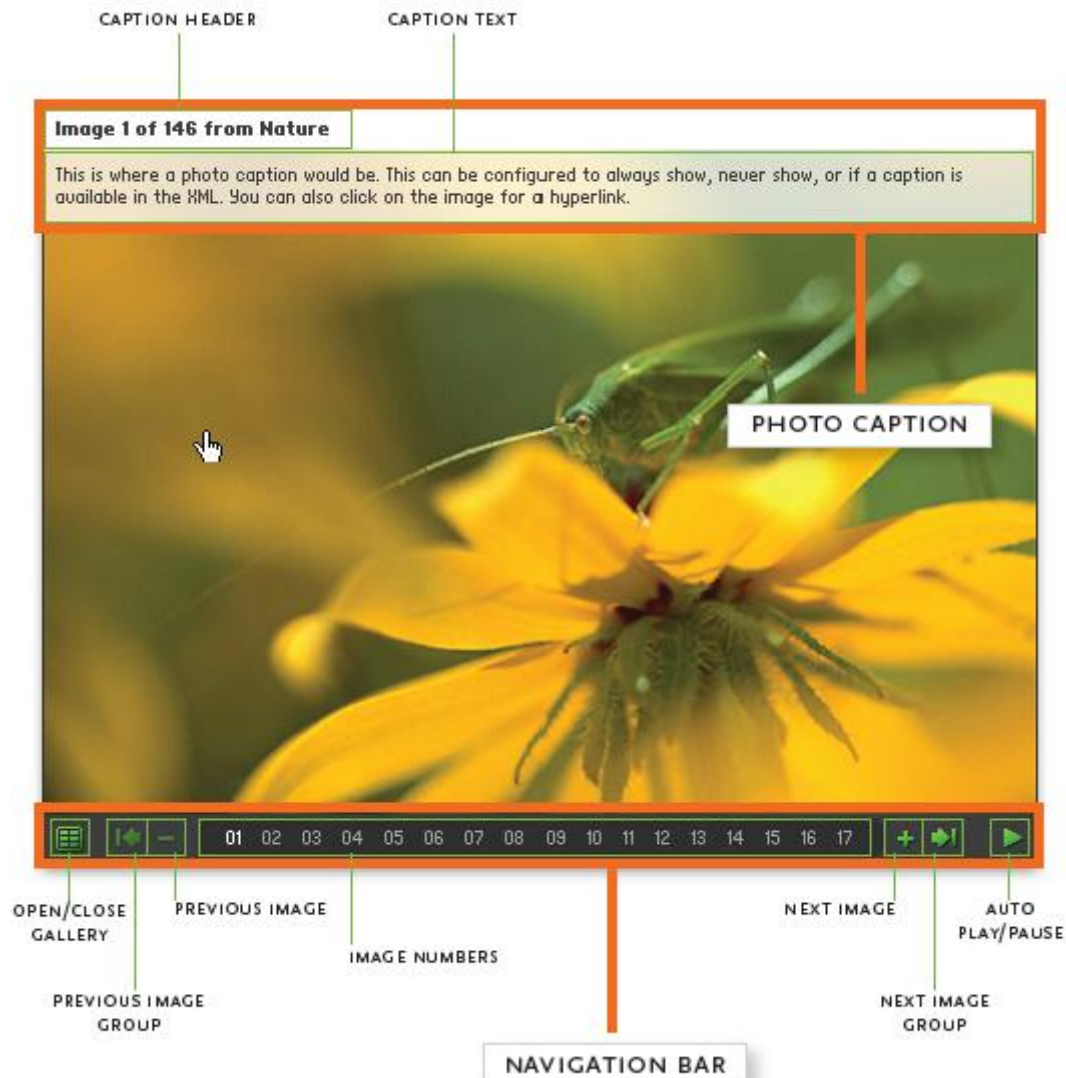

The following is an overview of Mount Pisgah Photo Gallery.

Main Interface

The main interface is where photos are displayed. The Navigation bar will help you control the photos in the gallery. For example, move your pointer over any number and you will see a thumbnail view of that photo.

Gallery Interface

The gallery is where all your albums are stored. You may use either the main interface or the gallery interface as the starting point for your slide show.